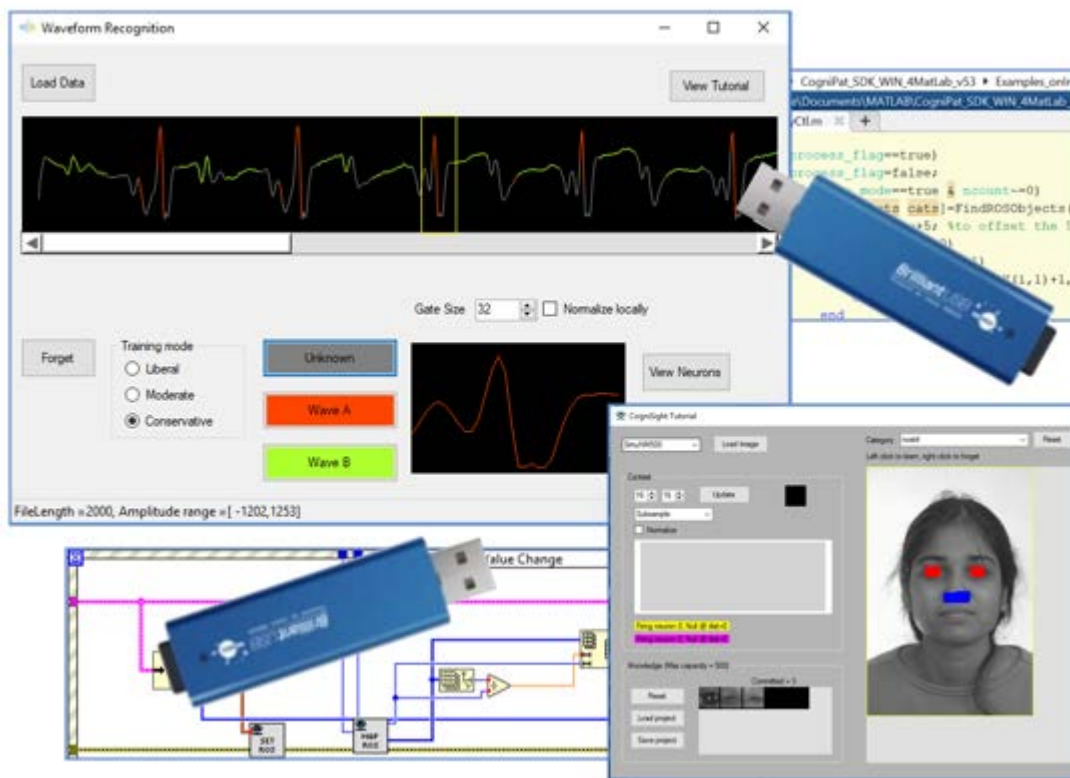

NeuroMem USB dongle -

4 **NM500 chips** packaged in a USB2 dongle.

Plug the NeuroMem USB dongle into your PC and access 2304 NeuroMem neurons with development tools:

- [NeuroMem Knowledge Builder \(windows\)](#)
- [CogniPat SDK](#)
- [CogniPat SDK MatLab](#)
- [CogniPat SDK LabVIEW](#)
- SDK Java/Android coming soon.